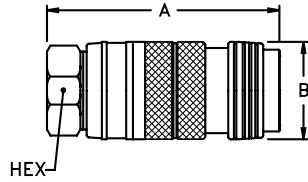

## Male End Connections

Part Number	Coupling Type	Body Size	Port Size	Thread	Type	Fig.	Dimensions			A	B	Hex
							A	B	Hex			
23203013	Socket/Female	3/8	3/8	3/8-18	NPTF	1	3.80	1.25	1.00	96.5	31.8	25.4
23203014	Socket/Female	3/8	1/2	1/2-14	NPTF	1	4.10	1.25	1.00	71.1	31.8	25.4
23204014	Socket/Female	1/2	1/2	1/2-14	NPTF	1	4.43	1.38	1.13	112.5	35.1	28.7
23204015	Socket/Female	1/2	3/4	3/4-14	NPTF	1	4.67	1.38	1.13	118.6	35.1	28.7

Part Number	Coupling Type	Body Size	Port Size	Thread	Type	Fig.	Dimensions			C	D	Hex
							C	D	Hex			
40	Plug/Male	3/8	1/4	1/4-18	NPTF	2	1.88	0.72	0.63	47.8	18.3	16.0
42	Plug/Male	3/8	3/8	3/8-18	NPTF	2	1.88	0.79	0.69	47.8	20.1	17.5
44	Plug/Male	3/8	1/2	1/2-14	NPTF	2	2.09	1.01	0.88	53.1	25.7	22.4
52	Plug/Male	1/2	3/8	3/8-18	NPTF	2	2.25	0.87	0.75	57.2	22.1	19.1
54E	Plug/Male	1/2	1/2	1/2-14	NPTF	2	2.44	1.01	0.88	62.0	25.7	22.4
56	Plug/Male	1/2	3/4	3/4-14	NPTF	2	2.50	1.23	1.06	63.5	31.2	26.9

# Full-Bore Series

Figure 1

Figure 2

## Female End Connections

Part Number	Coupling Type	Body Size	Port Size	Thread	Type	Fig.	Dimensions			A	B	Hex
							A	B	Hex			
							(in)	(in)	(in)	(mm)	(mm)	(mm)
23203300	Socket/Female	3/8	3/8	3/8-18	NPTF	1	3.17	1.25	1.00	80.5	31.8	25.4
23203004	Socket/Female	3/8	1/2	1/2-14	NPTF	1	3.92	1.25	1.00	99.6	31.8	25.4
23204400	Socket/Female	1/2	1/2	1/2-14	NPTF	1	3.31	1.38	1.13	84.1	35.1	28.7
23204005	Socket/Female	1/2	3/4	3/4-14	NPTF	1	4.30	1.38	1.13	109.2	35.1	28.7