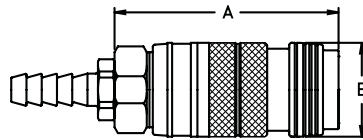

## Female End Connections

Part Number	Coupling Type	Body Size	Port Size	Thread	Type	Fig.	Dimensions			A	B	Hex
							A	B	Hex			
							(in)	(in)	(in)	(mm)	(mm)	(mm)
23203300	Socket/Female	3/8	3/8	3/8-18	NPTF	1	3.17	1.25	1.00	80.5	31.8	25.4
23203004	Socket/Female	3/8	1/2	1/2-14	NPTF	1	3.92	1.25	1.00	99.6	31.8	25.4
23204400	Socket/Female	1/2	1/2	1/2-14	NPTF	1	3.31	1.38	1.13	84.1	35.1	28.7
23204005	Socket/Female	1/2	3/4	3/4-14	NPTF	1	4.30	1.38	1.13	109.2	35.1	28.7

Part Number	Coupling Type	Body Size	Port Size	Thread	Type	Fig.	Dimensions			C	D	Hex
							C	D	Hex			
							(in)	(in)	(in)	(mm)	(mm)	(mm)
41	Plug/Male	3/8	1/4	1/4-18	NPTF	2	1.63	0.79	0.69	41.4	20.1	17.5
43	Plug/Male	3/8	3/8	3/8-18	NPTF	2	1.81	0.94	0.81	46.0	23.9	20.6
45E	Plug/Male	3/8	1/2	1/2-14	NPTF	2	2.06	1.15	1.00	52.3	29.2	25.4
53	Plug/Male	1/2	3/8	3/8-18	NPTF	2	2.06	0.94	0.81	52.3	23.9	20.6
55	Plug/Male	1/2	1/2	1/2-14	NPTF	2	2.34	1.15	1.00	59.4	29.2	25.4
57	Plug/Male	1/2	3/4	3/4-14	NPTF	2	2.44	1.37	1.19	62.0	34.8	30.2

Figure 1

Figure 2