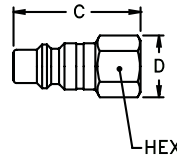

Figure 2

Female End Connections

Part Number	Coupling Type	Body Size	Port Size	Thread	Type	Fig.	Dimensions			A	B	Hex
							A	B	Hex			
							(in)	(in)	(in)	(mm)	(mm)	(mm)
23203300	Socket/Female	3/8	3/8	3/8-18	NPTF	1	3.17	1.25	1.00	80.5	31.8	25.4
23203004	Socket/Female	3/8	1/2	1/2-14	NPTF	1	3.92	1.25	1.00	99.6	31.8	25.4
23204400	Socket/Female	1/2	1/2	1/2-14	NPTF	1	3.31	1.38	1.13	84.1	35.1	28.7
23204005	Socket/Female	1/2	3/4	3/4-14	NPTF	1	4.30	1.38	1.13	109.2	35.1	28.7

Part Number	Coupling Type	Body Size	Port Size	Thread	Type	Fig.	Dimensions			C	D	Hex
							C	D	Hex			
							(in)	(in)	(in)	(mm)	(mm)	(mm)
41	Plug/Male	3/8	1/4	1/4-18	NPTF	2	1.63	0.79	0.69	41.4	20.1	17.5
43	Plug/Male	3/8	3/8	3/8-18	NPTF	2	1.81	0.94	0.81	46.0	23.9	20.6
45E	Plug/Male	3/8	1/2	1/2-14	NPTF	2	2.06	1.15	1.00	52.3	29.2	25.4
53	Plug/Male	1/2	3/8	3/8-18	NPTF	2	2.06	0.94	0.81	52.3	23.9	20.6
55	Plug/Male	1/2	1/2	1/2-14	NPTF	2	2.34	1.15	1.00	59.4	29.2	25.4
57	Plug/Male	1/2	3/4	3/4-14	NPTF	2	2.44	1.37	1.19	62.0	34.8	30.2