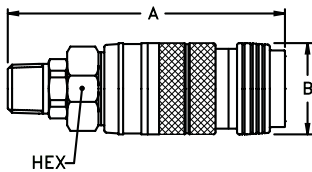

## Flow Data

Figure 1

Figure 2

## Male End Connections

Part Number	Coupling Type	Body Size	Port Size	Thread	Type	Fig.	Dimensions			A	B	Hex
							A	B	Hex			
23203013	Socket/Female	3/8	3/8	3/8-18	NPTF	1	3.80	1.25	1.00	96.5	31.8	25.4
23203014	Socket/Female	3/8	1/2	1/2-14	NPTF	1	4.10	1.25	1.00	71.1	31.8	25.4
23204014	Socket/Female	1/2	1/2	1/2-14	NPTF	1	4.43	1.38	1.13	112.5	35.1	28.7
23204015	Socket/Female	1/2	3/4	3/4-14	NPTF	1	4.67	1.38	1.13	118.6	35.1	28.7

Part Number	Coupling Type	Body Size	Port Size	Thread	Type	Fig.	Dimensions			C	D	Hex
							C	D	Hex			
40	Plug/Male	3/8	1/4	1/4-18	NPTF	2	1.88	0.72	0.63	47.8	18.3	16.0
42	Plug/Male	3/8	3/8	3/8-18	NPTF	2	1.88	0.79	0.69	47.8	20.1	17.5
44	Plug/Male	3/8	1/2	1/2-14	NPTF	2	2.09	1.01	0.88	53.1	25.7	22.4
52	Plug/Male	1/2	3/8	3/8-18	NPTF	2	2.25	0.87	0.75	57.2	22.1	19.1
54E	Plug/Male	1/2	1/2	1/2-14	NPTF	2	2.44	1.01	0.88	62.0	25.7	22.4
56	Plug/Male	1/2	3/4	3/4-14	NPTF	2	2.50	1.23	1.06	63.5	31.2	26.9