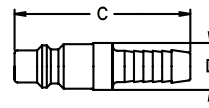

## Female End Connections

Part Number	Coupling Type	Body Size	Port Size	Thread	Type	Fig.	Dimensions			A	B	Hex
							A	B	Hex			
							(in)	(in)	(in)	(mm)	(mm)	(mm)
23203300	Socket/Female	3/8	3/8	3/8-18	NPTF	1	3.17	1.25	1.00	80.5	31.8	25.4
23203004	Socket/Female	3/8	1/2	1/2-14	NPTF	1	3.92	1.25	1.00	99.6	31.8	25.4
23204400	Socket/Female	1/2	1/2	1/2-14	NPTF	1	3.31	1.38	1.13	84.1	35.1	28.7
23204005	Socket/Female	1/2	3/4	3/4-14	NPTF	1	4.30	1.38	1.13	109.2	35.1	28.7

Part Number	Coupling Type	Body Size	Port Size	Thread	Type	Fig.	Dimensions			C	D	Hex
							C	D	Hex			
							(in)	(in)	(in)	(mm)	(mm)	(mm)
41	Plug/Male	3/8	1/4	1/4-18	NPTF	2	1.63	0.79	0.69	41.4	20.1	17.5
43	Plug/Male	3/8	3/8	3/8-18	NPTF	2	1.81	0.94	0.81	46.0	23.9	20.6
45E	Plug/Male	3/8	1/2	1/2-14	NPTF	2	2.06	1.15	1.00	52.3	29.2	25.4
53	Plug/Male	1/2	3/8	3/8-18	NPTF	2	2.06	0.94	0.81	52.3	23.9	20.6
55	Plug/Male	1/2	1/2	1/2-14	NPTF	2	2.34	1.15	1.00	59.4	29.2	25.4
57	Plug/Male	1/2	3/4	3/4-14	NPTF	2	2.44	1.37	1.19	62.0	34.8	30.2

Figure 1

Figure 2

## Hose Stem End Connections

Part Number	Coupling Type	Body Size	Hose I.D.	Fig.	Dimensions		A	B
					A	B		
					(in)	(in)	(mm)	(mm)
23203024	Socket/Female	3/8	1/4	1	4.36	1.25	110.7	31.8
23203025	Socket/Female	3/8	3/8	1	4.48	1.25	113.8	31.8
23204025	Socket/Female	1/2	3/8	1	4.80	1.41	121.9	35.8
23204026	Socket/Female	1/2	3/4	1	4.80	1.41	121.9	35.8