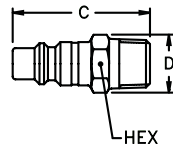

## Flow Data

Figure 1

Figure 2

## Male End Connections

Part Number	Coupling Type	Body Size	Port Size	Thread	Type	Fig.	Dimensions			A	B	Hex
							A	B	Hex			
23203013	Socket/Female	3/8	3/8	3/8-18	NPTF	1	3.80	1.25	1.00	96.5	31.8	25.4
23203014	Socket/Female	3/8	1/2	1/2-14	NPTF	1	4.10	1.25	1.00	71.1	31.8	25.4
23204014	Socket/Female	1/2	1/2	1/2-14	NPTF	1	4.43	1.38	1.13	112.5	35.1	28.7
23204015	Socket/Female	1/2	3/4	3/4-14	NPTF	1	4.67	1.38	1.13	118.6	35.1	28.7

Part Number	Coupling Type	Body Size	Port Size	Thread	Type	Fig.	Dimensions			C	D	Hex
							C	D	Hex			
40	Plug/Male	3/8	1/4	1/4-18	NPTF	2	1.88	0.72	0.63	47.8	18.3	16.0
42	Plug/Male	3/8	3/8	3/8-18	NPTF	2	1.88	0.79	0.69	47.8	20.1	17.5
44	Plug/Male	3/8	1/2	1/2-14	NPTF	2	2.09	1.01	0.88	53.1	25.7	22.4
52	Plug/Male	1/2	3/8	3/8-18	NPTF	2	2.25	0.87	0.75	57.2	22.1	19.1
54E	Plug/Male	1/2	1/2	1/2-14	NPTF	2	2.44	1.01	0.88	62.0	25.7	22.4
56	Plug/Male	1/2	3/4	3/4-14	NPTF	2	2.50	1.23	1.06	63.5	31.2	26.9

## Female End Connections

Part Number	Coupling Type	Body Size	Port Size	Thread	Type	Fig.	Dimensions			A	B	Hex
							A	B	Hex			
							(in)	(in)	(in)	(mm)	(mm)	(mm)
23203300	Socket/Female	3/8	3/8	3/8-18	NPTF	1	3.17	1.25	1.00	80.5	31.8	25.4
23203004	Socket/Female	3/8	1/2	1/2-14	NPTF	1	3.92	1.25	1.00	99.6	31.8	25.4
23204400	Socket/Female	1/2	1/2	1/2-14	NPTF	1	3.31	1.38	1.13	84.1	35.1	28.7
23204005	Socket/Female	1/2	3/4	3/4-14	NPTF	1	4.30	1.38	1.13	109.2	35.1	28.7