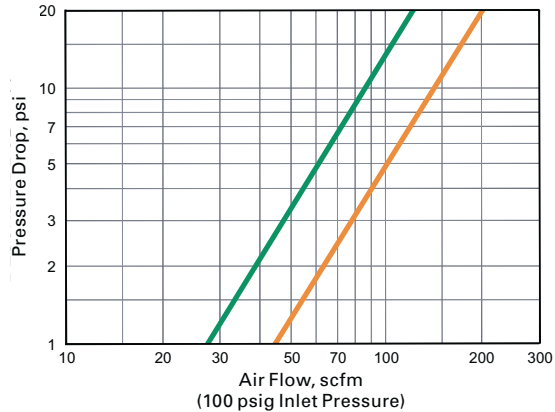

## Flow Data

Figure 1

Figure 2

## Male End Connections

Part Number	Coupling Type	Body Size	Port Size	Thread	Type	Fig.	Dimensions			A	B	Hex
							A	B	Hex			
23203013	Socket/Female	3/8	3/8	3/8-18	NPTF	1	3.80	1.25	1.00	96.5	31.8	25.4
23203014	Socket/Female	3/8	1/2	1/2-14	NPTF	1	4.10	1.25	1.00	71.1	31.8	25.4
23204014	Socket/Female	1/2	1/2	1/2-14	NPTF	1	4.43	1.38	1.13	112.5	35.1	28.7
23204015	Socket/Female	1/2	3/4	3/4-14	NPTF	1	4.67	1.38	1.13	118.6	35.1	28.7