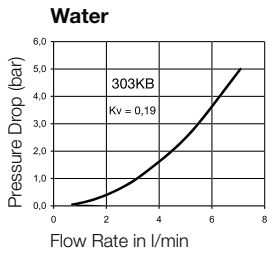

Chart

Material

Coupling

- Back Body
- Valve Body
- Sleeve
- Valve
- Spring
- Balls, Pins
- Seals
- Distance Sleeve

AISI 316 L

- AISI 316 L
- AISI 316 L
- AISI 316 L
- AISI 316 L
- AISI 316 Ti
- AISI 316
- FKM
- AISI 316 L

Plug

Plug

AISI 316 L

Couplings

RECTUS Series 303KB

	Connection A	Hex SW	L mm	D mm	L1 mm	L2 mm	Hex1 SW1	B mm	G mm	Version	Part Number	
Male Thread	G 1/8	14	43	18	7					AISI 316 L	303KB AW10 EVX	
	G 1/4	17	45	18	9					AISI 316 L	303KB AW13 EVX	
Female Thread	G 1/8	14	43	18	9					AISI 316 L	303KB IW10 EVX	
	G 1/4	17	45	18	9					AISI 316 L	303KB IW13 EVX	

⚠ Please consider our security advices on the pages 12/13 ⚠