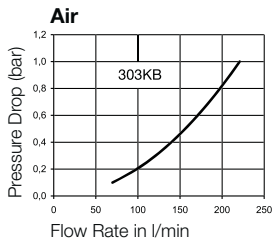

Chart

Material

Coupling

- Back Body
- Valve Body
- Sleeve
- Valve
- Spring
- Balls, Pins
- Seals
- Distance Sleeve

AISI 316 L

- AISI 316 L
- AISI 316 L
- AISI 316 L
- AISI 316 L
- AISI 316 Ti
- AISI 316
- FKM
- AISI 316 L

Plug

Plug

AISI 316 L

Couplings

RECTUS Series 303KB

	Connection A	Hex SW	L mm	D mm	L1 mm	L2 mm	Hex1 SW1	B mm	G mm	Version	Part Number	
Male Thread	G 1/8	14	43	18	7					AISI 316 L	303KB AW10 EVX	
	G 1/4	17	45	18	9					AISI 316 L	303KB AW13 EVX	
Female Thread	G 1/8	14	43	18	9					AISI 316 L	303KB IW10 EVX	
	G 1/4	17	45	18	9					AISI 316 L	303KB IW13 EVX	

⚠ Please consider our security advices on the pages 12/13 ⚠