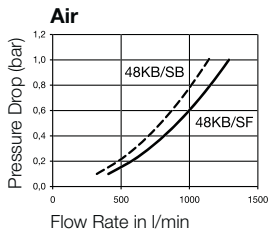

Chart

Material

Coupling

Valve Body
Sleeve
Valve
Springs
Locking System
Seals
Back Body

RectuPom

POM, black
POM, black
POM, black
AISI 316 Ti
POM, black
NBR
POM, black

RectuChem

PVDF, white
PVDF, white
PVDF, white
AISI 316 Ti
PVDF, white
FKM
PVDF, white

RectuChem+

PVDF, white
PVDF, white
PVDF, white
PEEK 450G
PEEK 450G
FKM
PVDF, white

Plug

Plug Profile
Valve
Spring
Adapter
Seal

POM, black
POM, black
AISI 316 Ti
POM, black
NBR

PVDF, white
PVDF, white
AISI 316 Ti
PVDF, white
FKM

PVDF, white
PVDF, white
PEEK 450G
PVDF, white
FKM

Couplings

RECTUS Series 48KB

Connection A	Hex SW	L mm	D mm	L1 mm	L2 mm	Hex1 SW1	B mm	G mm	Color Sleeve	Rectu POM Part Number	Rectu CHEM Part Number	Rectu CHEM+ Part Number
G 1/4 o.	21	70,5	26	9					Standard	48KB AW13 DPX	48KB AW13 FVX	48KB AW13 FVP
									blue	48KB AW13 DPXB	48KB AW13 FVXB	48KB AW13 FVPB
									green	48KB AW13 DPXG	48KB AW13 FVXG	48KB AW13 FVPG
									red	48KB AW13 DPXR	48KB AW13 FVXR	48KB AW13 FVPR
									yellow	48KB AW13 DPXY	48KB AW13 FVXY	48KB AW13 FVPY
G 3/8 o.	21	67	26	9					Standard	48KB AW17 DPX	48KB AW17 FVX	48KB AW17 FVP
									blue	48KB AW17 DPXB	48KB AW17 FVXB	48KB AW17 FVPB
									green	48KB AW17 DPXG	48KB AW17 FVXG	48KB AW17 FVPG
									red	48KB AW17 DPXR	48KB AW17 FVXR	48KB AW17 FVPR
									yellow	48KB AW17 DPXY	48KB AW17 FVXY	48KB AW17 FVPY

⚠ Please consider our security advices on the pages 12/13 ⚠