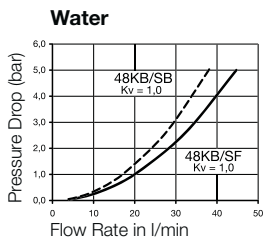

Chart

Material

Coupling

Valve Body
Sleeve
Valve
Springs
Locking System
Seals
Back Body

RectuPom

POM, black
POM, black
POM, black
AISI 316 Ti
POM, black
NBR
POM, black

RectuChem

PVDF, white
PVDF, white
PVDF, white
AISI 316 Ti
PVDF, white
FKM
PVDF, white

RectuChem+

PVDF, white
PVDF, white
PVDF, white
PEEK 450G
PEEK 450G
FKM
PVDF, white

Plug

Plug Profile
Valve
Spring
Adapter
Seal

POM, black
POM, black
AISI 316 Ti
POM, black
NBR

PVDF, white
PVDF, white
AISI 316 Ti
PVDF, white
FKM

PVDF, white
PVDF, white
PEEK 450G
PVDF, white
FKM

Couplings

RECTUS Series 48KB

Connection A	Hex SW	L mm	D mm	L1 mm	L2 mm	Hex1 SW1	B mm	G mm	Color Sleeve	Rectu POM Part Number	Rectu CHEM Part Number	Rectu CHEM+ Part Number
G 1/4 o.	21	70,5	26	9					Standard	48KB AW13 DPX	48KB AW13 FVX	48KB AW13 FVP
									blue	48KB AW13 DPXB	48KB AW13 FVXB	48KB AW13 FVPB
									green	48KB AW13 DPXG	48KB AW13 FVXG	48KB AW13 FVPG
									red	48KB AW13 DPXR	48KB AW13 FVXR	48KB AW13 FVPR
									yellow	48KB AW13 DPXY	48KB AW13 FVXY	48KB AW13 FVPY
G 3/8 o.	21	67	26	9					Standard	48KB AW17 DPX	48KB AW17 FVX	48KB AW17 FVP
									blue	48KB AW17 DPXB	48KB AW17 FVXB	48KB AW17 FVPB
									green	48KB AW17 DPXG	48KB AW17 FVXG	48KB AW17 FVPG
									red	48KB AW17 DPXR	48KB AW17 FVXR	48KB AW17 FVPR
									yellow	48KB AW17 DPXY	48KB AW17 FVXY	48KB AW17 FVPY

⚠ Please consider our security advices on the pages 12/13 ⚠